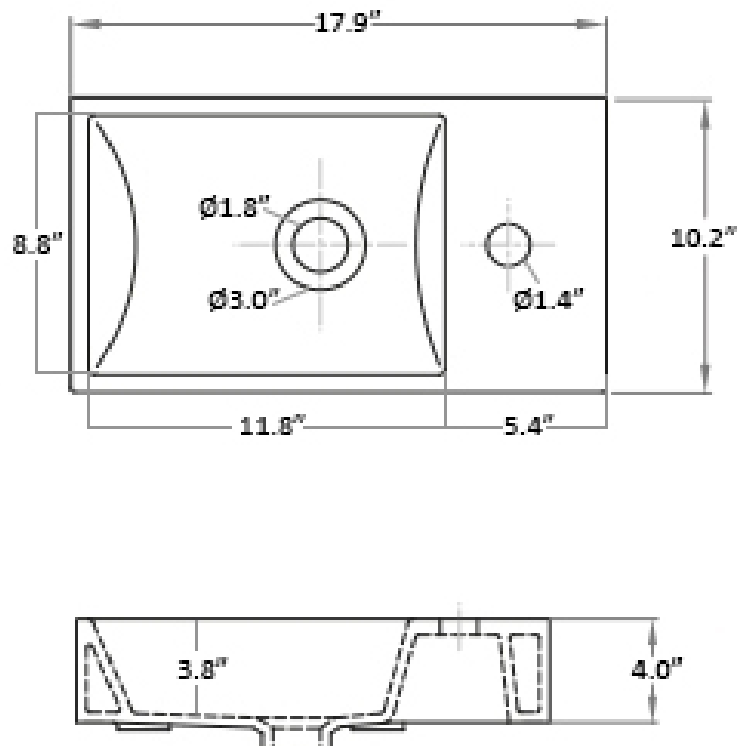

Collection Minimal	Model Minimal 4057	Dimensions Metric <i>1 inch = 2.54 cm</i> <i>1 inch = 25.4 mm</i>	 1051 Lea Drive - Collegeville, PA 19426 Tel. 215 513 9400 - Fax 610 831 0215 www.ws bathcollections.com - info@ws bathcollectins.com
------------------------------	--------------------------------	--	---

Features

- 17.9" (455 mm) x 10.2" (260 mm) x 4.0" (102 mm)
- Ceramic
- Wall Mounted or Countertop (Vessel) Installation
- Without Overflow
- Basin to the left of faucet
- Includes Mounting Hardware

Collection
Minimal

Model |
Minimal 4057

Dimensions Metric
1 inch = 2.54 cm
1 inch = 25.4 mm

WS[®]
BATH
COLLECTIONS

1051 Lea Drive - Collegeville, PA 19426
Tel. 215 513 9400 - Fax 610 831 0215
www.ws bathcollections.com - info@ws bathcollections.com

MOUNTING HARDWARE

Wall-mount installation

Vessel/ countertop installation

Bolts

Silicone (*optional*)

Collection
Minimal

Model |
Minimal 4057

Dimensions Metric
1 inch = 2.54 cm
1 inch = 25.4 mm